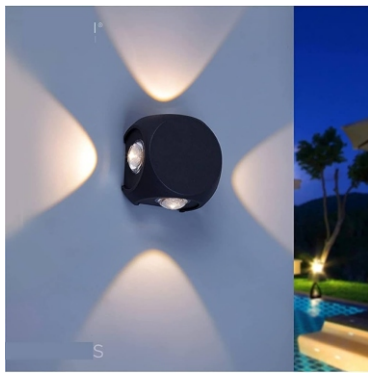

OUTDOOR DECORATIVE LED LIGHTS

LUX SERIES 2 WAY ROUND LED WALL LIGHT

Rated Voltage	Ingress Protection	Housing	Protection	CRI	Efficiency	Rated Lumens
220 - 240 V	IP65	Die Casting AL	4kv/440 V	>80	>85%	110lm/W

Colour Temperature
Cool White   Natural White   Warm White

Applications
Office Home Shop Decoration

5W 10W